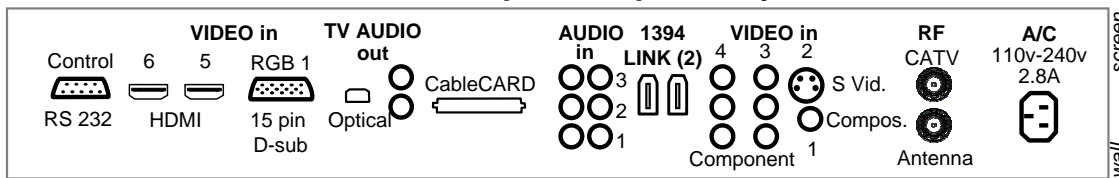

AVIAMO™

P-37FT05AUB

37 inch Full HDTV LCD Television [PRELIMINARY]

Dimensions - external

Input / Output Array

Use this for general information when deciding the location and placement of this product. The dimensions are approximate. When creating a custom-built environment for the product, measure the specific unit first, then finish carpentry. When recessing the unit in a wall cavity, allow 4" ventilation space above top exhaust vents, as well as to the left and right of side exhaust vents, air intake vents on bottom. Allow 2" space immediately behind unit. See separate "Installation Conditions" manual. Not responsible for typographical or graphic errors. These descriptions, measurements and drawings are subject to change without notice. © 2007 Fujitsu General America Inc.