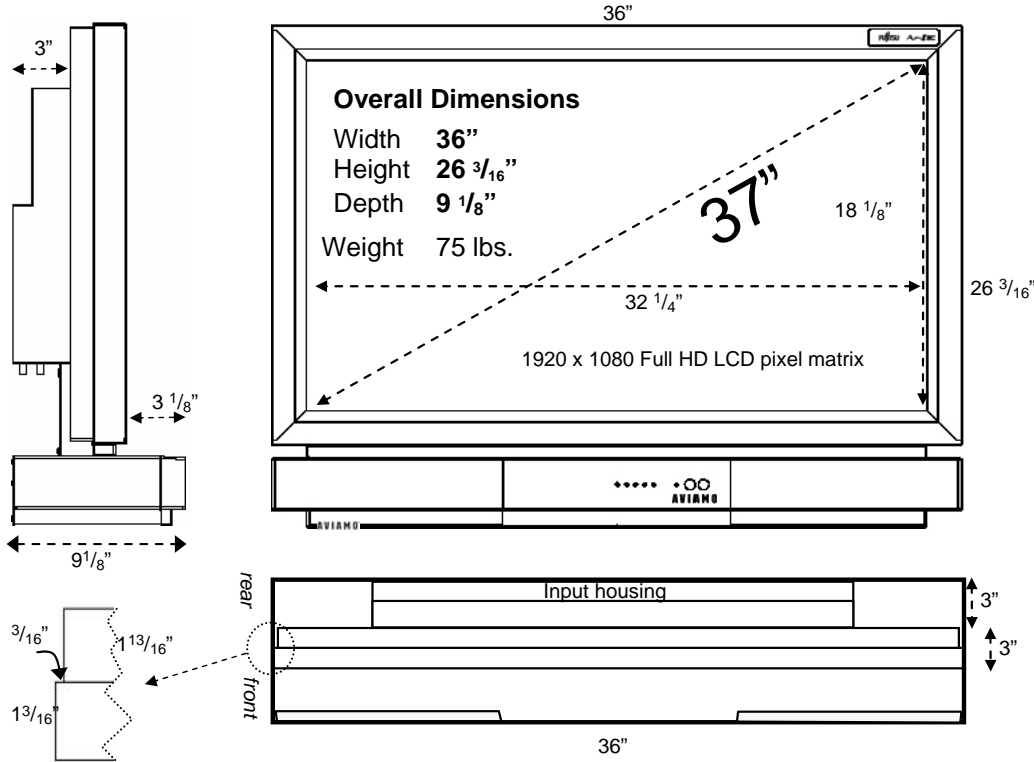

AVIAMO™

P-37FT05AUB

37 inch Full HDTV LCD Television [PRELIMINARY]

Dimensions - external

Input / Output Array

Use this for general information when deciding the location and placement of this product. The dimensions are approximate. When creating a custom-built environment for the product, measure the specific unit first, then finish carpentry. When recessing the unit in a wall cavity, allow 4" ventilation space above top exhaust vents, as well as to the left and right of side exhaust vents, air intake vents on bottom. Allow 2" space immediately behind unit. See separate "Installation Conditions" manual. Not responsible for typographical or graphic errors. These descriptions, measurements and drawings are subject to change without notice. © 2007 Fujitsu General America Inc.